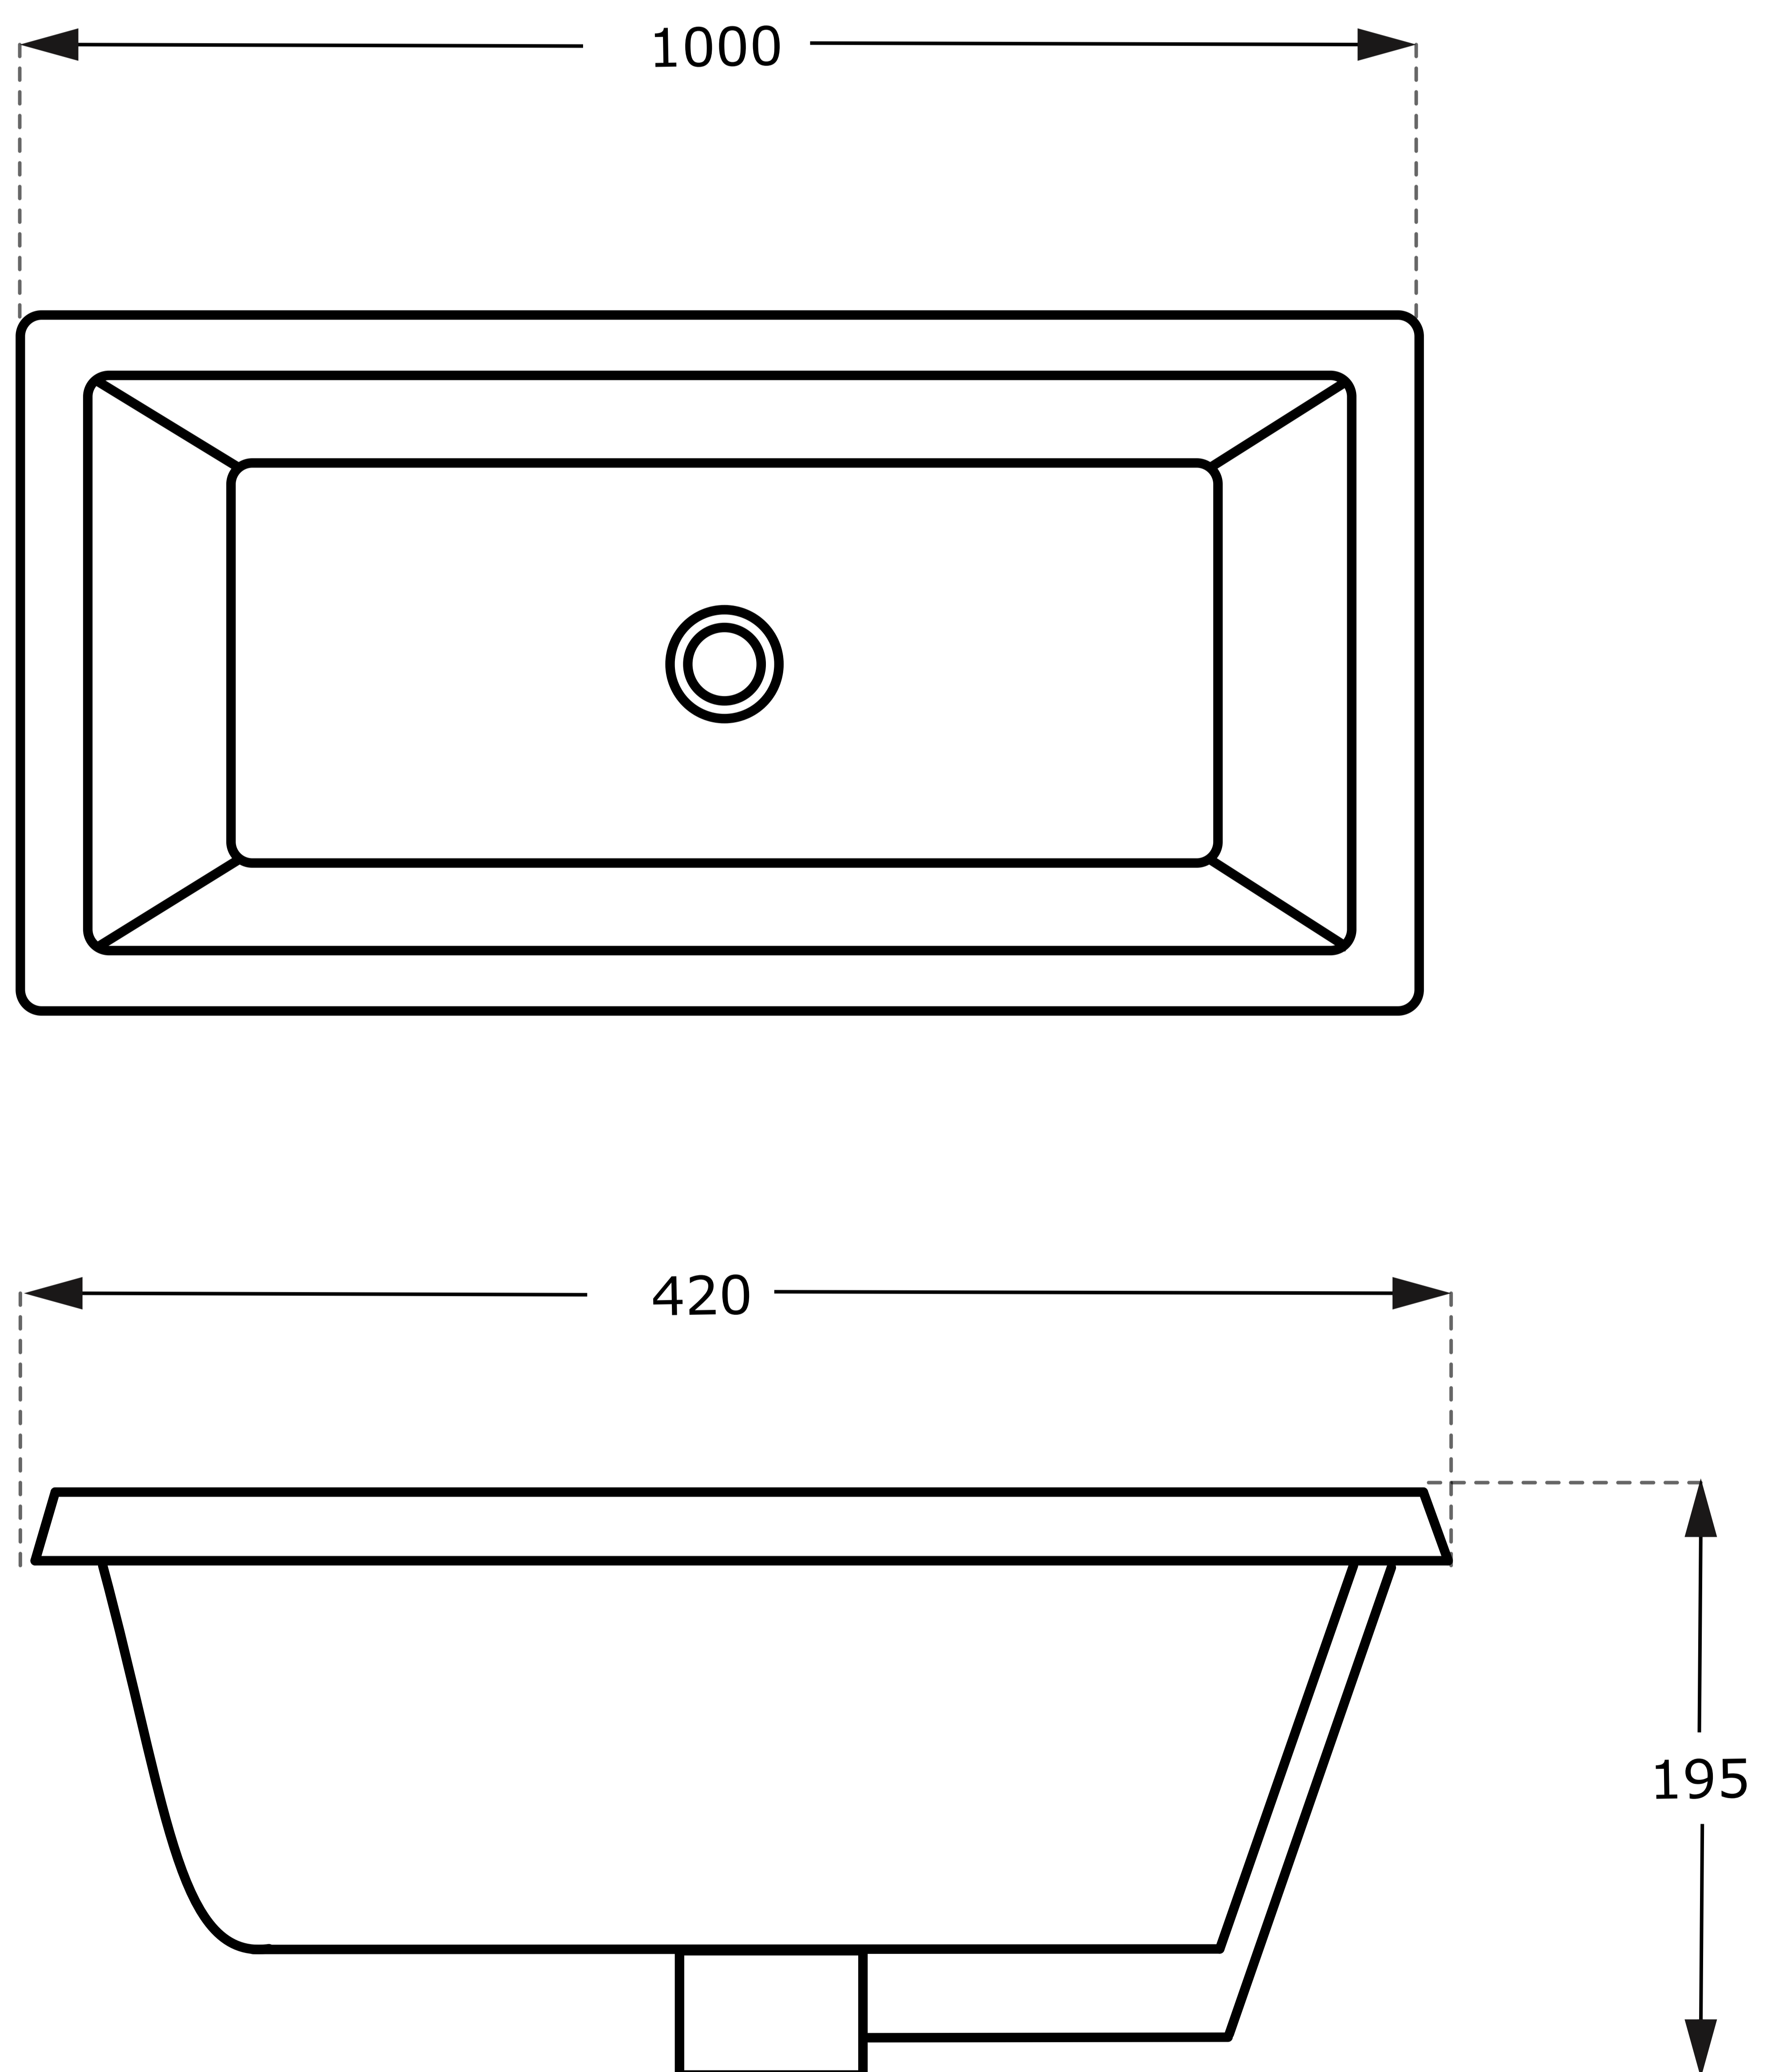

Undercounter Basin

Product Code : 1947

Technical Drawing

All dimension are in **mm**